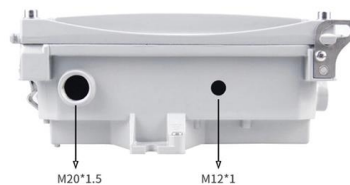

GL FIBER 24 Core ADSS Fiber Optic Cable, G652D,

GL FIBER' ADSS cables offer a rapid and economical means for deploying optical fiber cables along existing aerial rights-of-way.