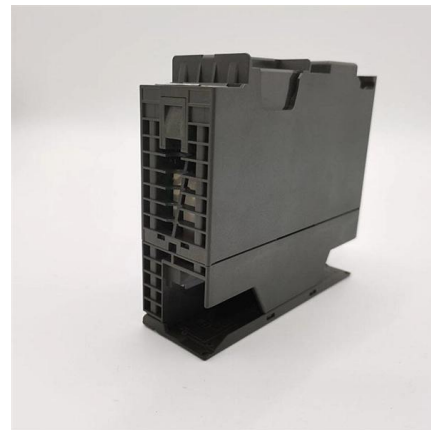

### MICRO DUCT CABLE

Optical properties of the SM fiber are achieved through a germanium doped silica based core with a pure silica cladding which meets ITU-T G652D, UV curable acrylate protective coating is applied