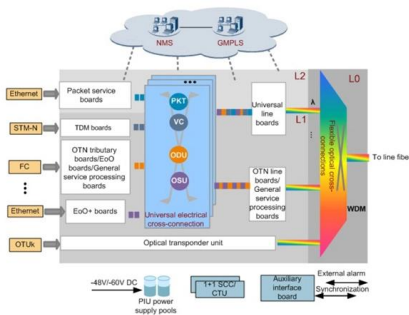

High stability concrete or composite cable trough systems for secure protection of cables and utilities within internal or external surfaces.

B-Line series Cable Tray Design Considerations

Available in 3, 4, and 6-inch widths with ventilated or solid bottoms, channel cable tray is ideal for smaller instrumentation cables and cable tray runs involving a small number of cables.