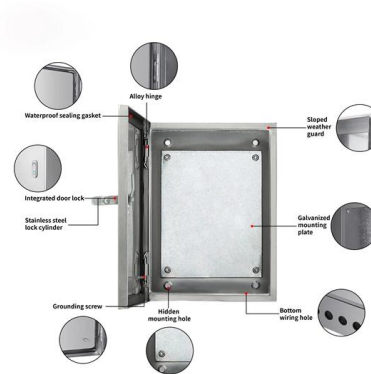

### Galvanized Steel Trough Cable Tray: Durable & Corrosion-Resistant

Discover galvanized steel trough cable trays with fire resistance, UL 870 compliance, and quick installation. Click to explore top-rated suppliers, customization options, and bulk pricing for

### Cable tray

ABB designs and manufactures cable tray systems, including perforated tray, cable ladder, channel tray and strut (metal framing).

Various specifications optional

## Galvanized Cable Tray, Perforated Cable Tray Manufacturer

NewReach galvanized cable Tray are designed to suit various applications, offering options such as ladder-type, solid bottom, wire mesh, and perforated styles. With a range of dimensions and

## STANDARD PERFORATED CABLE TRAY

Coupler Plate Used to join two cable trays in a straight line, ensuring proper alignment and structural continuity.