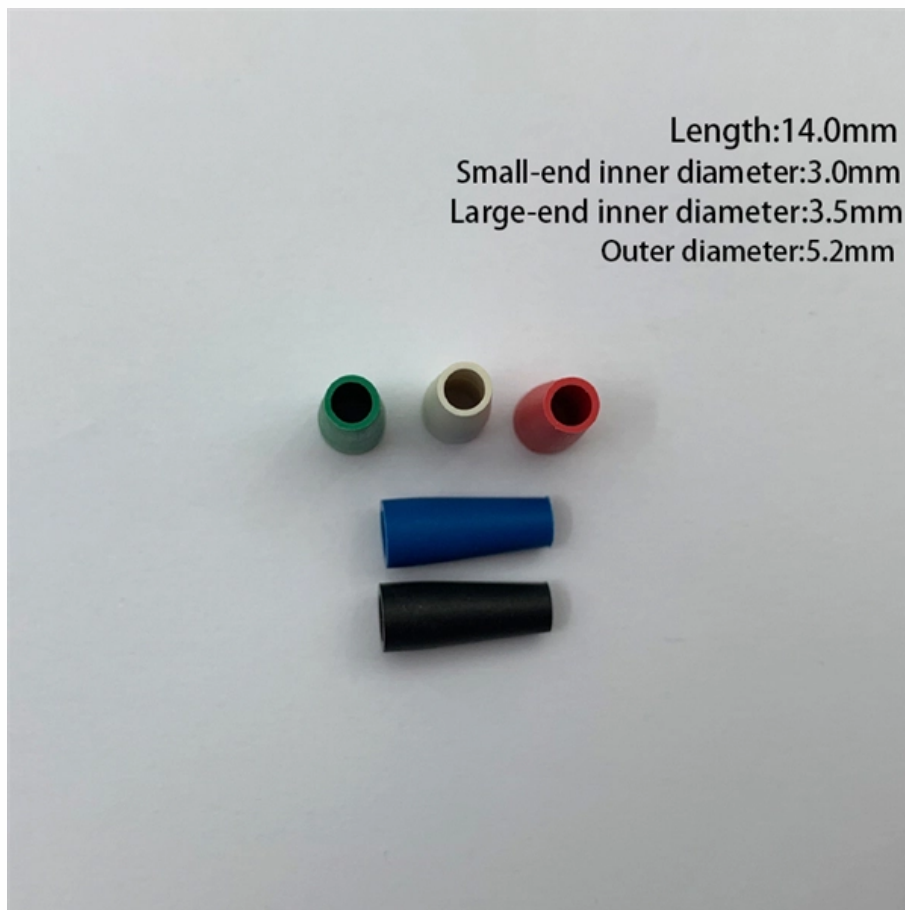

Adam Tas Corridor Energy

Genuine Fiberglass Hard Tail Glow-in-the-Dark Flour

Genuine Fiberglass Hard Tail Glow-in-the-Dark Flour

First Look: Cotic's BFe Mullet/29er Hardtail Glows In

For starters, the double dropout allows it to be run as a 29er or mullet without affecting the bottom bracket height. Secondly, it's now available with a