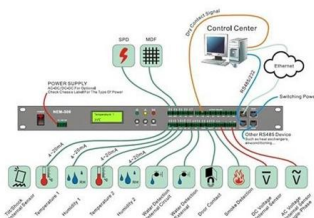

Learn More Minnesota's Wilde Bikes has a new Dark Star mountain bike and a bitchin' new rigid fork. The new Dark Star is a steel hardtail that Wilde

GlowFish Glow-in-the-Dark Fiberglass Push Pull Rods

The Glow-in-the-Dark Fiberglass Pull Rods come in a glass container for easy storage, and allows for light collection when not in-use to ensure they're always