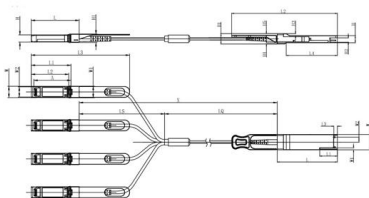

Stunning Glow-in-the-Dark Mermaid Tail, it's so beautiful

However, please note that this price does not cover any side fins or a dorsal fin in the pictures)
*Shipping worldwide: $70 (Excluding remote island countries) Total

Unit mm