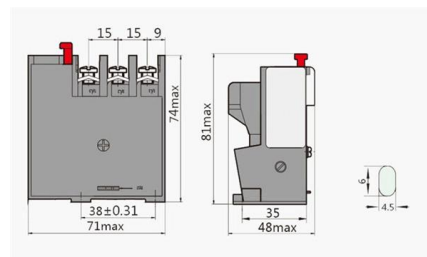

24-Port Gigabit Ethernet L3 Stackable Fiber Switch with 8x 1G RJ45

The S5300-24S8T6X is a Ethernet-managed aggregation switch with 24x GE SFP ports, 8x GE RJ45, and 6x 10GE SFP+ uplink ports, supporting a switching capacity of up to 184 Gbps and a forwarding