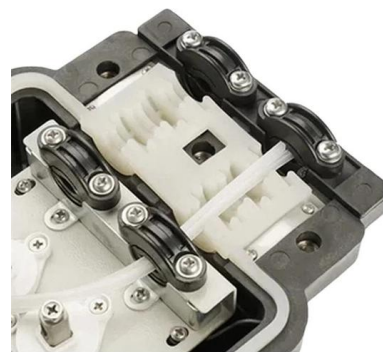

RiteAV RiteAV

Brand: RiteAV Color: Blue Features: Laser optimized multimode fiber capable of 10 Gigabit up to 300 meter an 40 Gigabit up to 100 meters. Jacketed in Standard Zip Cord, OFNR Resistant to Electrical