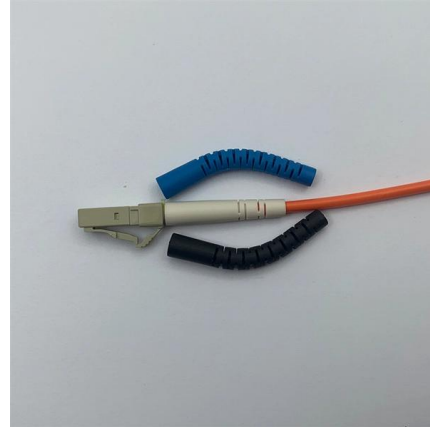

Distribution Box Glass Door - Stree

An ABS finished product offering transparent look to inside system of MCBs . Best part of these Boxes are that it's 2in1 which means a single DB can accomplish