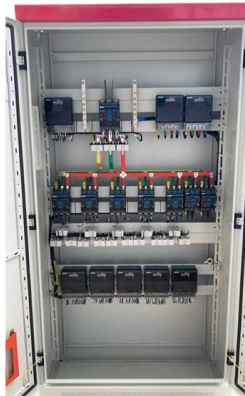

Glass Electrical Distribution Board

Glass Electrical Distribution Board - Buy Glass Electrical Distribution Board at India's Best Online Shopping Store. Check Price in India and Shop Online. Free

Complete Guide For Distribution Boxes Types

Distribution boxes, also known as electrical distribution boards or panels, are pivotal components in electrical systems, ensuring the safe and organized distribution of

DISBOX-K flush-mounted distribution box IP40

The DISBOX-K series distribution boxes are manufactured with a wall box made of ABS and a front frame and door made of sheet steel. The door can be hinged on

Distribution Box

Metal Distribution Box Features Continuously welded seams Foam-in-place seamless gasket 120-degree opening heavy-duty industrial hinges IP66 protection rating against dust and water according