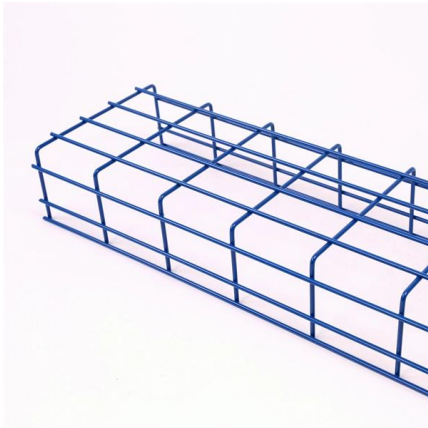

Distribution Box Glass Door - Stree

An ABS finished product offering transparent look to inside system of MCBs . Best part of these Boxes are that it's 2in1 which means a single DB can accomplish