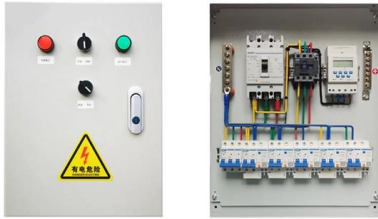

Gigabit 10-port industrial Ethernet switch

Unmanaged industrial Ethernet fiber switch with 2*1000M uplink SFP fiber ports and 8*10/100/1000M RJ45 ports. It can support redundant DC power input and DIN Rail mounting.