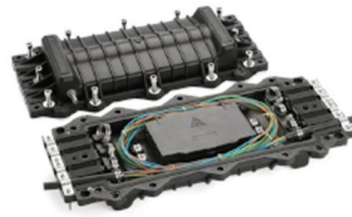

INSTALLATION METHOD

Cable Tray Accessories

To facilitate easy installation of cable trays we also manufacture accessories e.g. Vertical bend, horizontal bend, cross and horizontal tee. Our range includes

Electrical Tees Tray

Buy electrical tee trays & cable management systems online from TradeSparky today. A UK based electrical wholesaler for both domestic & industrial use

Cable Tray Fitting

Cable Tray Fitting - Tee NOTE : Equal or un equal tees can be supplied. When ordering state widths W1xW2xW3