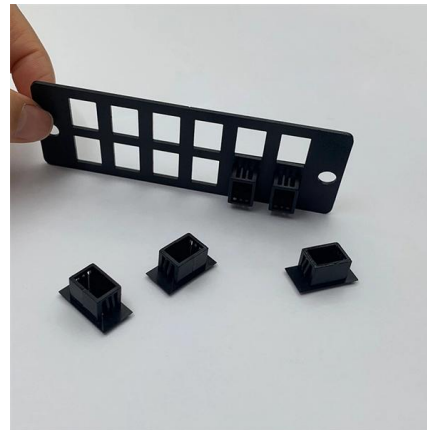

DiversiTech

CABLE TRAY TEES Part No Key Features Data Sheets Part No Content Part Name: X-CTMD-TP-75

HDG MEDIUM DUTY UNITRUNK LADDER EQUAL TEE 300MM

Equal tray tees are used for joining three pieces of cable ladder together. Supplied with integral couplers.