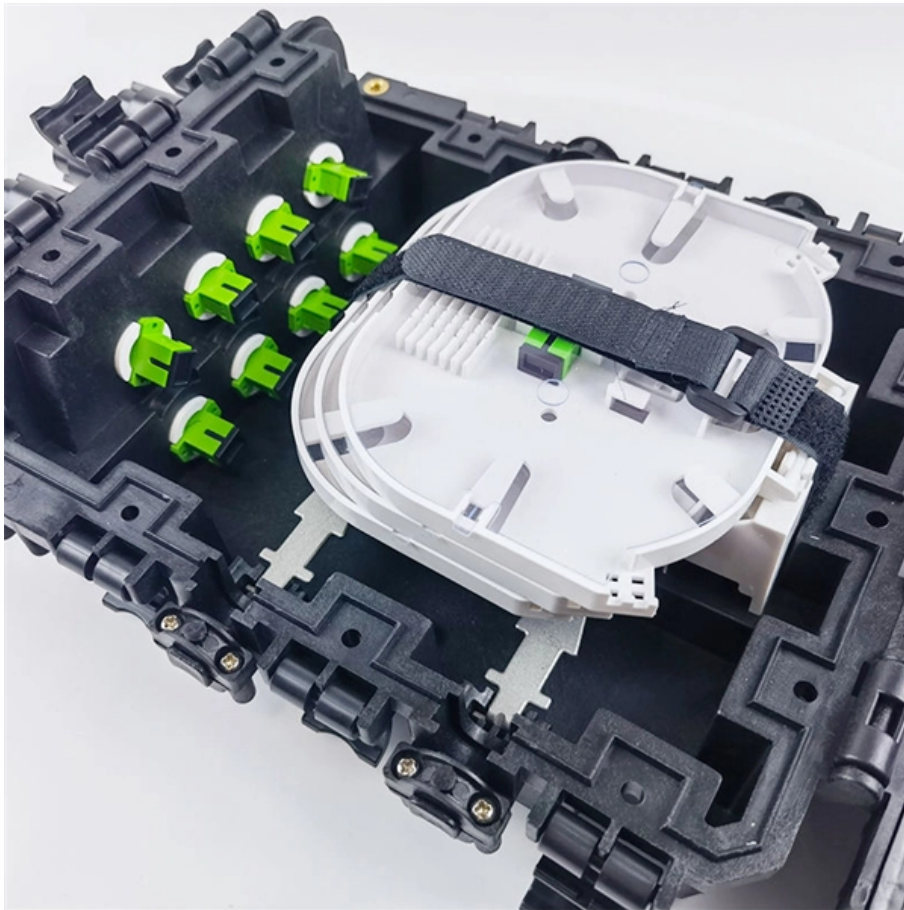

Adam Tas Corridor Energy

Guaranteed quality 2 5G optical network switch

Guaranteed quality 2 5G optical network switch

RG-SF2920-8GT2MG2XS 8-Port GE All-Optical Switch, 2 × 2.5G

The Simplified Optical Ethernet solution adopts point-to-point transmission and provides a more reliable independent optical transceiver design. The high-quality signal transmission is free from external

TL-SG105-M2 , 5-Port 2.5G Desktop Switch , TP-Link

As the flagship 2.5G products, the 5/8-Port desktop switches with 5/8× 2.5-Gigabit ports unlock the highest performance of your Multi-Gig bandwidth and devices, and provide up to 25/40 Gbps of

iszo SFP-2.5G-RJ45,2500M Rate, SFP to RJ45 Optical

3. SFP To RJ45 Optical Module: This module converts SFP ports to RJ45 ports, making it easy to connect your device to a high-speed network.
5. Plug and Play: