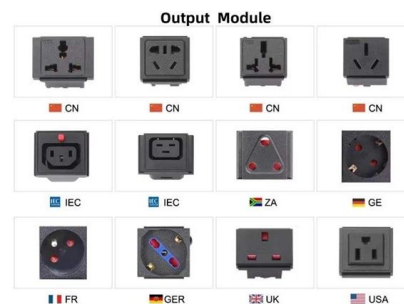

Why Choose Us

2.5G SFP Optical Transceivers , FS Transceiver

FS 2.5G SFP solution with low power consumption provides an ideal connection option for 2.5G Ethernet over Cat5e cable, switch to switch interface, and