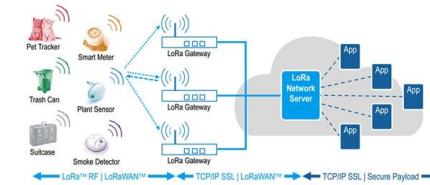

H3C S7503X Core Switch 3 Slots 960Gbps Price

The H3C S7503X, part of the H3C S7500X switch series, is designed for next-generation enterprise core networks. This advanced switch supports high-density,