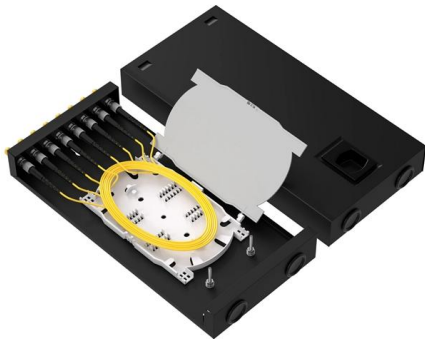

G5 Intelligent Power Distribution Units (iPDUs)

OVERVIEW The G5 iPDU shall monitor the data center power and environment (at the rack or cabinet level), by continuously scanning for electrical circuit overloads, and physical environmental

Power Distribution Units

Panduit's Intelligent Power Distribution Units (PDUs) seamlessly integrate with Cisco Nexus Dashboard software, elevating energy savings and sustainability insights to new heights.

Power Distribution Cabinet

ZTE Power Distribution Cabinet ZXDP03 H601 collects all the data and uploaded