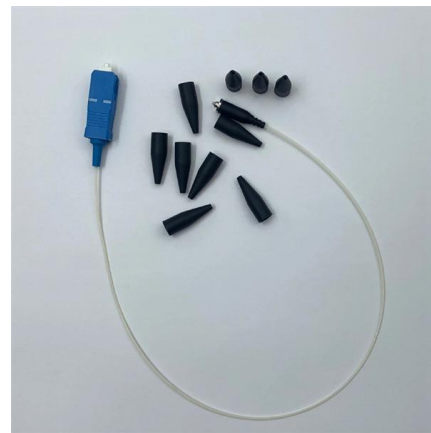

GJYXFHA PON FTTH Duct Butterfly-Shaped 2/4/6/8/12 Cores Bow

GJYXFHA PON FTTH Duct Butterfly-Shaped 2/4/6/8/12 Cores Bow-Type Fiber Optic Drop Cable for Pipeline No reviews yet Microlink Electronics Co., Ltd. 7 yrs