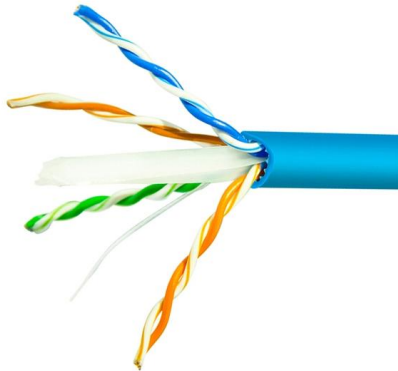

From Installation to Longevity: A Complete Guide to FTTH Butterfly

What Is an FTTH Butterfly Optical Cable? An FTTH butterfly optical cable -- also referred to as a flat drop fiber cable -- is a compact, single-mode fiber optic cable engineered specifically for last-mile

FTTH Fiber Cable 2 Core Bow Type with Steel Wire

Description Hone 2 core ftth fiber cable GJXH is a butterfly drop cable with 2 wire mental reinforcement and low smoke halogen free flame retardant polyolefin

Fiber Optic Drop Cable

It is very suitable for FTTH network because of extensive product line: from 0.25mm single-core optical fiber, 2-core ribbon optical fiber and 4-core ribbon optical fiber