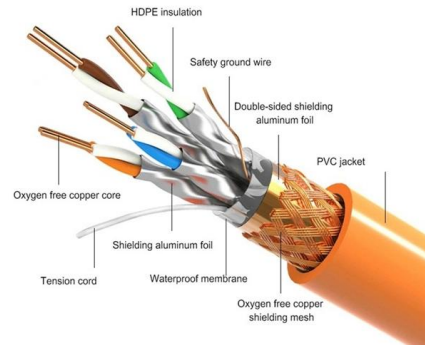

characteristics; 2. Flame retardant characteristics meets the

PRODUCT DETAILS