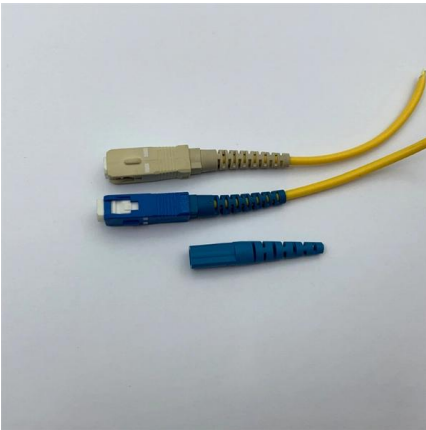

4x1 HDMI KVM Switch with MultiView Tiling -- 4K60

The KVM-4X1MV4K is a seamless switcher and multiviewer in one box, eliminating the need for separate monitors per computer. Designed for NOC/SOC monitoring, broadcast production, AV

4K@60hz 4-port HDMI(TM) KVM Switch-UKM-401

4K Ultra HD Video with HDR10 Support Enjoy sharp, vibrant video output with support for resolutions up to 4096x2160@60Hz and HDR10 pass-through for

KanexPro 4x1 4K HDMI KVM Switcher with Multiview Tiling

The 4x1 UHD 4K HDMI KVM Switcher with Multiview Tiling from KanexPro provides seamless switching from four HDMI inputs to a single HDMI output. It features video resolutions up to UHD 4K60, eight

HDMI Switch 4x1 KVM Quad Multiviewer with IR

HDMI KVM 4x1 multiviewer with switcher HDMI 1.3a, HDCP 1.2 compatible Supports sharing of 4 HDMI inputs and one output Allows you to share 4 PCs with a