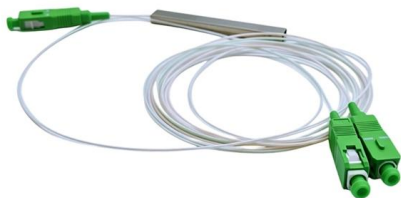

Buy Online 4K Ultra HD 3 Ports HDMI KVM Switcher

Buy Online OREI UKM-301C 3x1 HDMI KVM Switcher. 2 HDMI and 1 USB-C input with dual USB ports into 2 output matrix. Seamless switching with Ultra HD