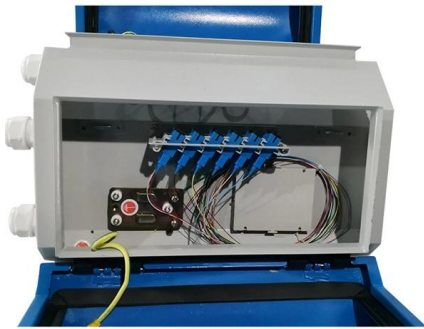

# **Hdmi kvm switcher with 4 inputs and 1 output self-operated**

## Overview

---

SC&T's HKM41E is a 4-in-1-out HDMI® switch that supports 1080p @60Hz 4:4:4. In addition, with the mouse roaming function, you can directly control the four videos in the multiview mode. SC&T specializes in serving global system integrators and has a high level of trust among its partners. Mouse-RoamingConstantly switching displays and remotely operating devices can be an annoyance.

## Hdmikvm switcher with 4 inputs and 1 output self-operated

---