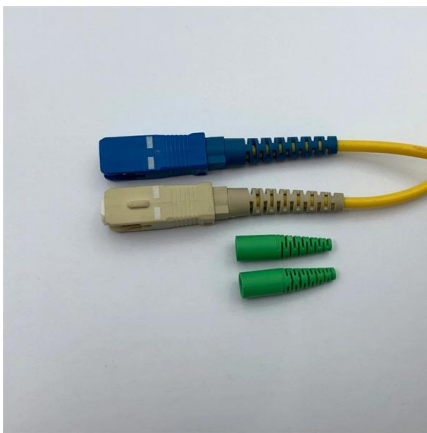

USB HDMI KVM Switch 4 Ports with Cables, Selector

USB HDMI KVM Switch 4 Ports with Cables, Selector Switcher for 4 PC Sharing Video Monitor and Keyboard, Mouse, Scanner, Printer, HUD 3840x2160/