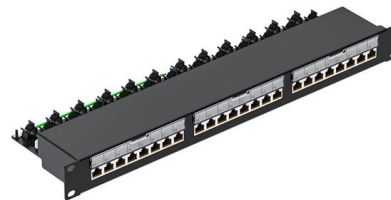

4K 4x1 HDMI Quad Multi Viewer Switch VGA Output -

Order Online OREI HDS-401MV multi viewer 4x1 HDMI switch support VGA output. Real-time fast seamless switching with Ultra HD 4K@30Hz resolution. Buy Now.