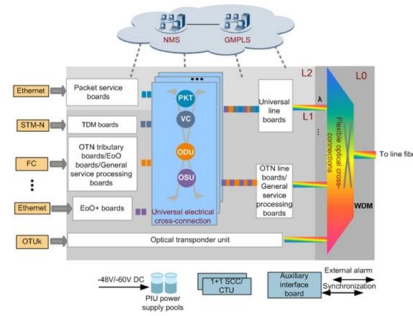

clamps of different materials, nylon cable ties, etc.

Cable Tray Brackets & Hangers

Direct Channel offers a comprehensive selection of Cable Tray Brackets and Hangers, designed to provide robust support and efficient installation for various cable management systems.