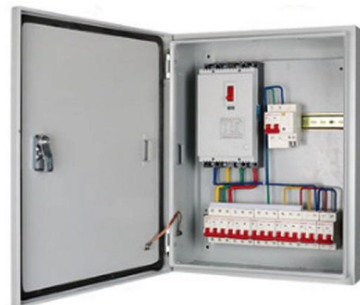

Cable tray support, Cable tray bracket

Find your cable tray support easily amongst the 28 products from the leading brands (Ebo Systems, Electric Power Engineering, VALDINOX,) on DirectIndustry, the