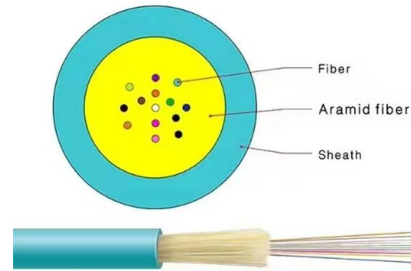

4U Server Rack Cabinet, Low-Profile, Side-Mount, Wall

Space-Saving 4U Wall-Mount Enclosure Houses 19 in. Rack Equipment up to 29.4 in. Deep This SmartRack® cabinet is designed to house 4U of equipment, such