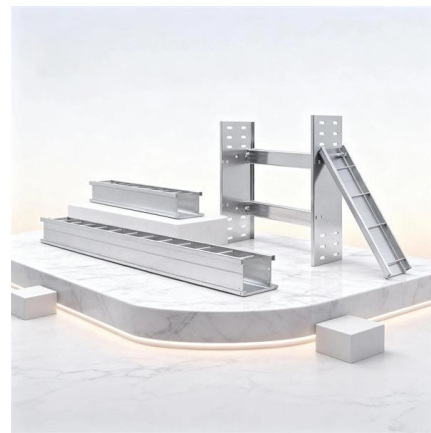

4U , JBOD enclosure

In Win's High Density 4U JBOD storage chassis solutions optimized for enterprise level high capacity storage applications. All models feature high speed, low vibration and hot-swappable fans in