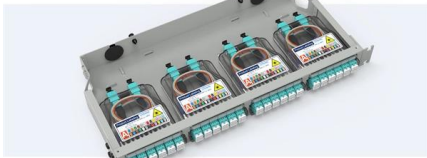

Pre-Terminated Patch Panel

- Multi-application support
- Flexible configuration
- Modular design

Fiber Patch and Splice Panel, High Density Slide-Out 4U

This 4U fiber distribution unit provides high density fiber capacity of up to 288 fibers when utilizing 12 of the LC Quad adapter panels shown (not included) and 8 of

Waterproof network switch, Waterproof ethernet switch

Find your waterproof network switch easily amongst the 705 products from the leading brands (Winmate, Advantech, TURCK,) on DirectIndustry, the industry specialist for your professional purchases.