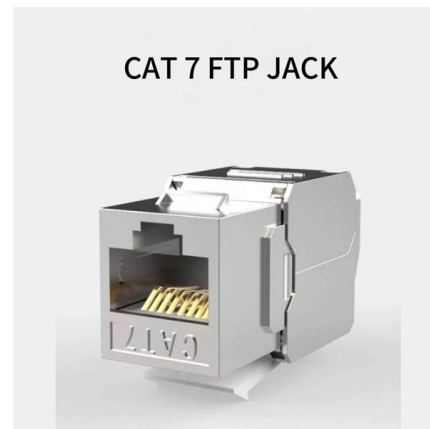

High-density 4U waterproof switch in stock

HPC/AI Data Center Switches

FS offers 200G and 400G high-density HPC/AI Data Center switches, which are next-generation, high-performance, and high-density fixed switch designed for

Edgecore Unveils a High-density 400G Switch for Next

Edgecore Networks, the leader in open networking solutions, today announces the release of a new 400G cloud data center switch to expand its

128-Port 400G QSFP112 51.2T Ethernet 4U Switch with

As a Spine-layer switch, it utilizes its 128 x 400GbE ports to downlink to up to 128 Leaf-layer switches, ensuring ultra-high bandwidth and low-latency connectivity

Ability 4U 90-Bay JBOD , High-Density Disk Drive

The Ability 4U 90-Bay JBOD is a high-density disk drive enclosure, offering 900 TB of FIPS-2 JBOD