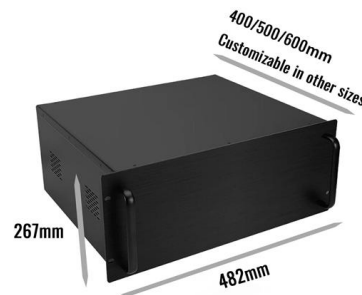

4Cabling 27RU 800mm Wide x 1000mm Deep Server

Constructed from high-quality cold-rolled steel Rails 2mm, frame and doors 1.2mm, panels, shelves and cable management 1.2mm Lockable bi-fold mesh front and