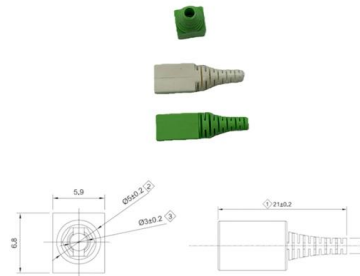

Racks & Cabinets

Our unique cable and connectivity expertise is central to the design of this feature-rich Rack & Cabinet system, which offers ease of installation, easy MACs and