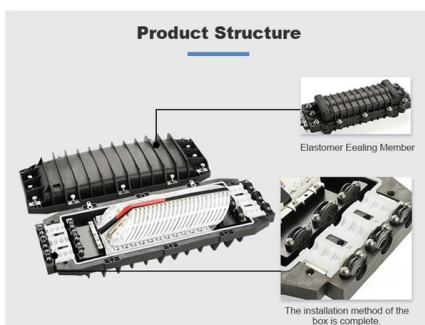

1000mm Deep Server Cabinets

LMS Data 36U 1000mm Deep Server Cabinet, Floor Standing, 19-Inch Rackmount (W800mm x D1000mm) This Server Rack 36U Data Cabinet and Server Enclosure offers total Server and high