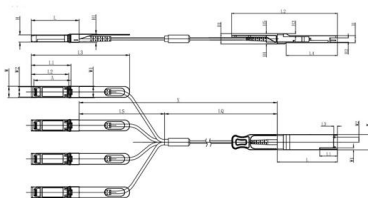

G.657.A2 Bend-Insensitive Single-Mode Optical Fiber

Explore G.657.A2 bend-insensitive single-mode optical fiber for FTTH, dense indoor routing, compact terminal boxes, and drone fiber or FPV tether systems. Learn key specs, bend performance,