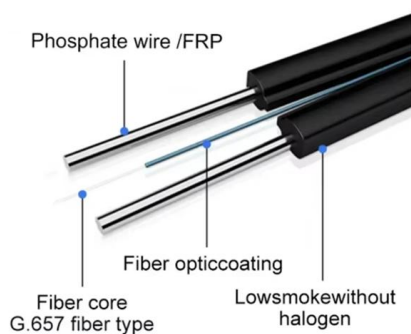

Wire Mesh Cable Tray

Any damage to the tray would considerably shorten its useful lifespan and reduce its strength. 3. How do I determine the load capacity of a wire mesh cable tray? Refer to manufacturer