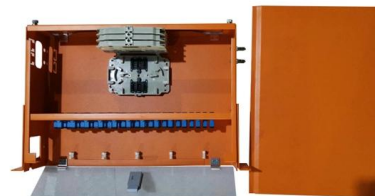

Wire Mesh Cable Tray

The wire mesh cable tray is a mesh cable tray made from wire steel material, welded into blisters with the mesh size of 50mm x 100mm. It is used to provide support for data cables.