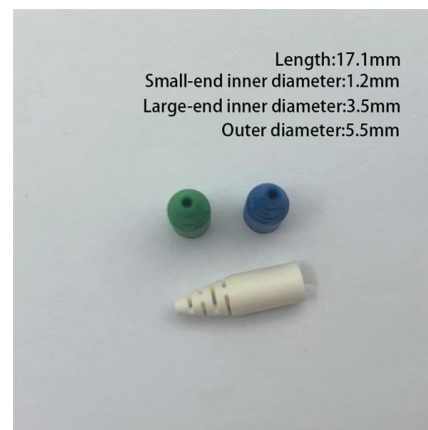

Wire Mesh Cable Trays , Welded Steel Cable Trays

Durable welded wire mesh cable trays for industrial, commercial, and AI data center cable management--flexible, scalable routing.