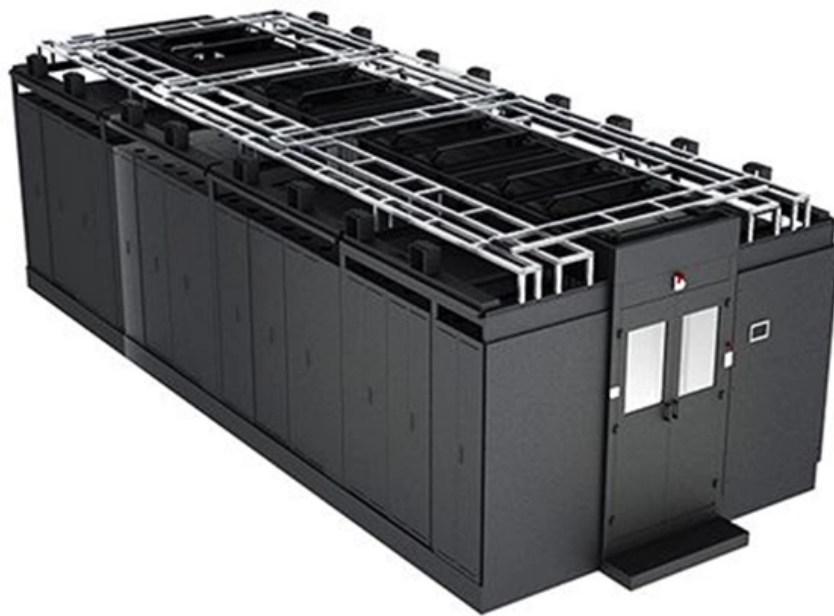

Adam Tas Corridor Energy

High-precision PoE switches for data centers

High-precision PoE switches for data centers

PoE Switches

TRENDnet PoE Switches save you on equipment costs & installation time by delivering both data & power over one set of Ethernet cables. A wide variety of