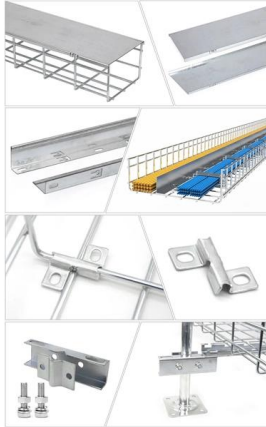

Temporary Power Supply for Construction Site Electricity

How Cables and Connectors Support Construction Site Electricity While your generator and power distribution units do the heavy lifting, cable