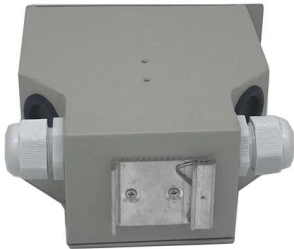

Fiber Patch Panels: A Beginner's Guide , RLH

But now fiber is widely used and can be found almost anywhere. It's probably in your office, on the telephone poles outside your home, and maybe even in your home.

BKT Elektronik

BKT DIN rail fiber optic boxes Surface-mounted subscriber box BKT FTTH BKT FTTH subscriber surface box with connector protection Surface-mounted subscriber box BKT FTTH Surface-mounted

Contact Us

For datasheets, pricing, or custom telecom energy solutions, please visit:
<https://koskolong.co.za>