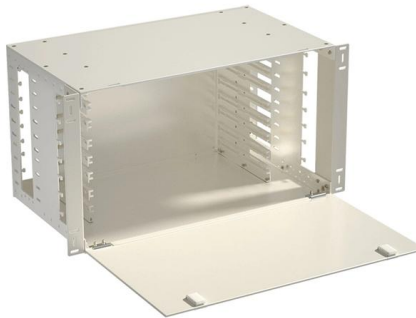

Fiber Optic Enclosures - Cable Organizer

Their features preserve signal integrity and prevent damage to components. Choose from wall mount, patch panel, and rack mount enclosures, plus other accessories

Fiber Optic Home Installation: A Simple Guide for

Network Interface Device (NID): A box where the internet service meets your home's wiring.

Optical Network Terminal (ONT): A device near your

Fiber Optic Wall Plate Outlets Box Optic Socket

High-performance Fiber Optic Wall Sockets and FTTH Outlets for residential and commercial networks. Browse durable indoor optical faceplates, termination

4 Port SC Fiber Termination Box, 4 Cores Splice

This 100*83*30mm 4 port ftth termination box is sc/lc fiber wall outlet that provides fiber connectivity to your enterprise and home, ideal for wall mount and desktop