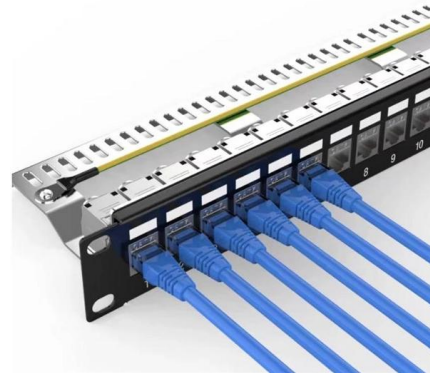

Amazon : Fiber Distribution Box

GELRHONR FTTH Fiber Panel Box Enclosure, 2 Core Fiber Optic Terminal Distribution Junction Box Double-Port SC/APC Type Panel Fiber Box ABS Plastic Outdoor Waterproof Dustproof DIY Case

Fiber Enclosures , Black Box

For convenience, order a rackmount panel that's preloaded with an adapter panel! Accept up to 48 fibers housed within a 1U space.

Fiber Optic Terminal Boxes

The fiber terminal boxes come in a variety of sizes and styles, including wall mount and rack mount enclosures, splice trays, and kits. Wall mount enclosures are typically used for small-scale fiber optic