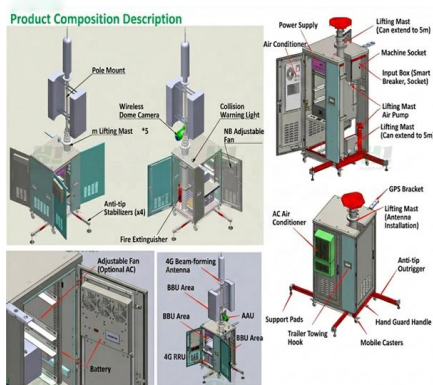

## Home electrical distribution box remote control switch

### Electrical AC/DC Power Distribution Box & Cabinet for Industry

Gopower is a manufacturer of industrial ac/dc electrical power distribution box/board transformer power unit. We manufacturer rtu in scada system and feeder remote terminal unit. Get a power distribution