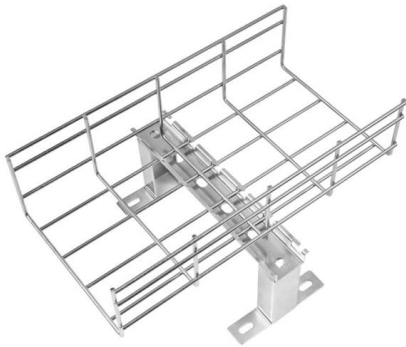

GPS-NEMA4-OE

Product Description The GPS-NEMA4-OE is a NEMA 4X rated fiberglass enclosure designed to house GPS-iMOD power supply. The panel adds a superior finished look to any project

OM-AM-cntrl, NEMA 4X (IP66) Non-Metallic Fiberglass

OM-AM Control Series non-metallic fiberglass electrical enclosures are designed to insulate and protect electrical controls and components in both

NEMA 4X Electrical Enclosures

NEMA 4X Electrical Enclosures are available in a number of styles for your demanding applications. Our adherence to the rigorous NEMA standards will give

NEMA Enclosure Types

Type 1 Enclosures constructed for indoor use to provide a degree of protection to personnel against access to hazardous parts and to provide a degree of protection of the equipment inside the