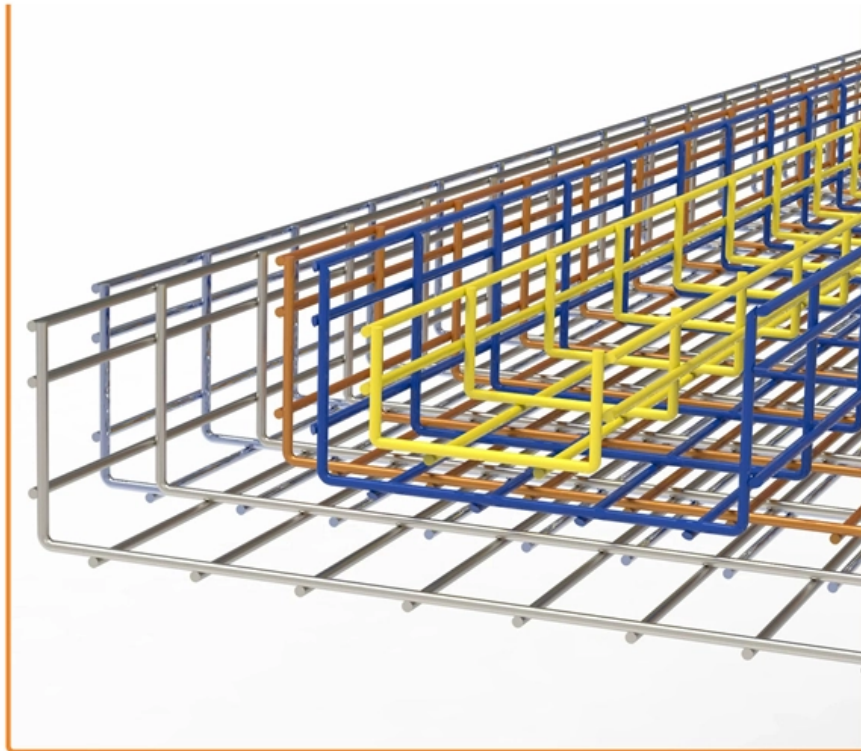

Adam Tas Corridor Energy

Honduras Integrated Cable Management Frame NEMA4X

Honduras Integrated Cable Management Frame NEMA4X

GABINETE COMPACTO AE 500x500x210mm CON PLACA DE

Gabinetería y Climatización Inicio / Gabinetería y climatización / Sistemas armarios compactos / GABINETE COMPACTO AE 500x500x210mm CON PLACA DE MONTAJE, IP66, NEMA 4, RAL 7035

Fiberglass Enclosures

Fiberglass enclosures resist denting and are UV resistant than polycarbonate enclosures. NEMA 4X for protection from dirt, dust, corrosion, damage, and corrosion.

Cable Management

Our vast selection of cabinets, thermal management, racks, enclosures for data centers, telecommunications equipment rooms, and enterprise cabling