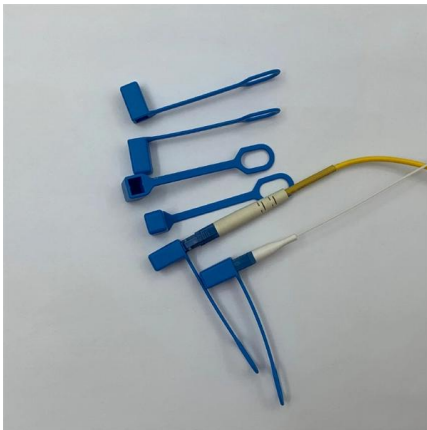

OM-AM Control Series non-metallic fiberglass electrical enclosures are designed to insulate and protect electrical controls and components in both

NEMA 4X Electrical Enclosures

NEMA 4X Electrical Enclosures are available in a number of styles for your demanding applications. Our adherence to the rigorous NEMA standards will give

Patchbay Hinged Access Bulkhead Frame with Integrated Cable Management

This robust Hinged Access Bulkhead Frame has been designed for use with T-Bar rack frames as used in mobile installations and is ideal for shallow, space constricted racks in control room environments.