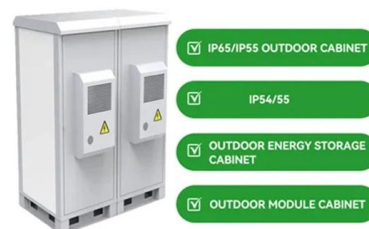

CMCP260FG NEMA 4X Fiberglass Enclosures

At STI Vibration Monitoring, our selection of system accessories includes the CMCP260FG NEMA 4X Fiberglass Enclosures, an essential component for

Comprensión de los gabinetes NEMA 4X: significado,

Descubra lo que significa NEMA 4X para los gabinetes eléctricos: conozca sus niveles de protección, resistencia a la corrosión, casos de uso