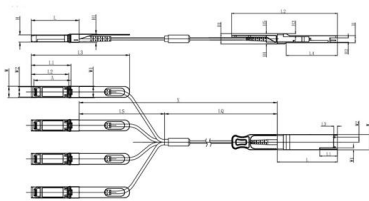

NEMA 4X Enclosures , NEMA 4 Rated Electrical Boxes

Discover NEMA 4X enclosures designed for tough environments, offering superior protection with NEMA 4-rated boxes. Shop today!

Unit mm

Cable entry system for terminated and non-terminated

Manufacturers of equipment and electrical cabinets have designed a wide array of cable management alternatives to address the unique environments they support.

Gabinetes NEMA 4X

Los gabinetes NEMA 4X de Bud están disponibles en plástico ABS, plástico de policarbonato, fibra de vidrio y aluminio fundido a presión. Haga clic aquí para