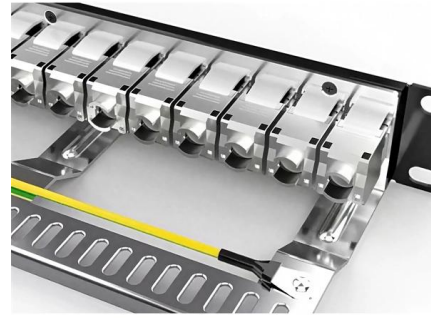

NEMA 4X Enclosures , McMaster-Carr

Choose from our selection of NEMA 4X enclosures, including over 6,800 products in a

wide range of styles and sizes. Same and Next Day Delivery.

NEMA Enclosures

Type 4X units are fabricated from either 304 or 316L Stainless Steel and can be ideal for indoor or outdoor applications that require protection from harsh

Patchbay Hinged Access Bulkhead Frame with Integrated Cable Management

This robust Hinged Access Bulkhead Frame has been designed for use with T-Bar rack frames as used in mobile installations and is ideal for shallow, space constricted racks in control room environments.