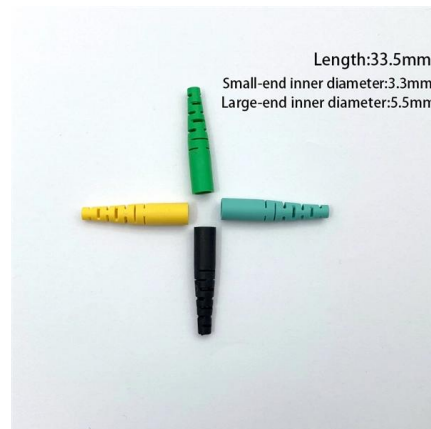

SMC Distribution Box

Upgrade your electrical setup with our top-tier SMC/FRP Distribution Boxes, designed to meet all your power needs: Durable, reliable, and built to last, our