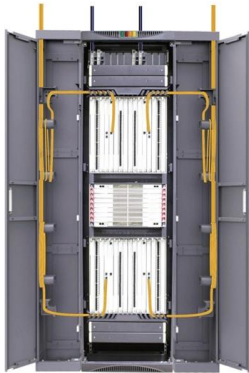

SMC Distribution Box

SMC Distribution Box We are manufacturer and supplier of SMC Distribution Box. Leveraging on product experience & resource, we are executing orders and supplying to State Govts. and OEMs

SMC Distribution Box

SMC Distribution Box Made from SMC Material conforming to IS 13410:1992 Type Tested as per IS 14772 Excellent Mechanical & Chemical Properties Suitable for Indoor & Outdoor Installation Fitted

SMC Distribution Boxes

Made from high-grade Sheet Moulding Compound (SMC), these boxes provide unmatched protection against environmental hazards and electrical faults. Perfect for residential, commercial, and industrial

MSEDCL Approved SMC Spring Loaded Service

Material SMC Brand SINTEX Operating Life 15 YEARS Shape RECTANGULAR Size/Dimension 400X300X190 MM Wire Size 95 SQMM Msedcl Approved SMC