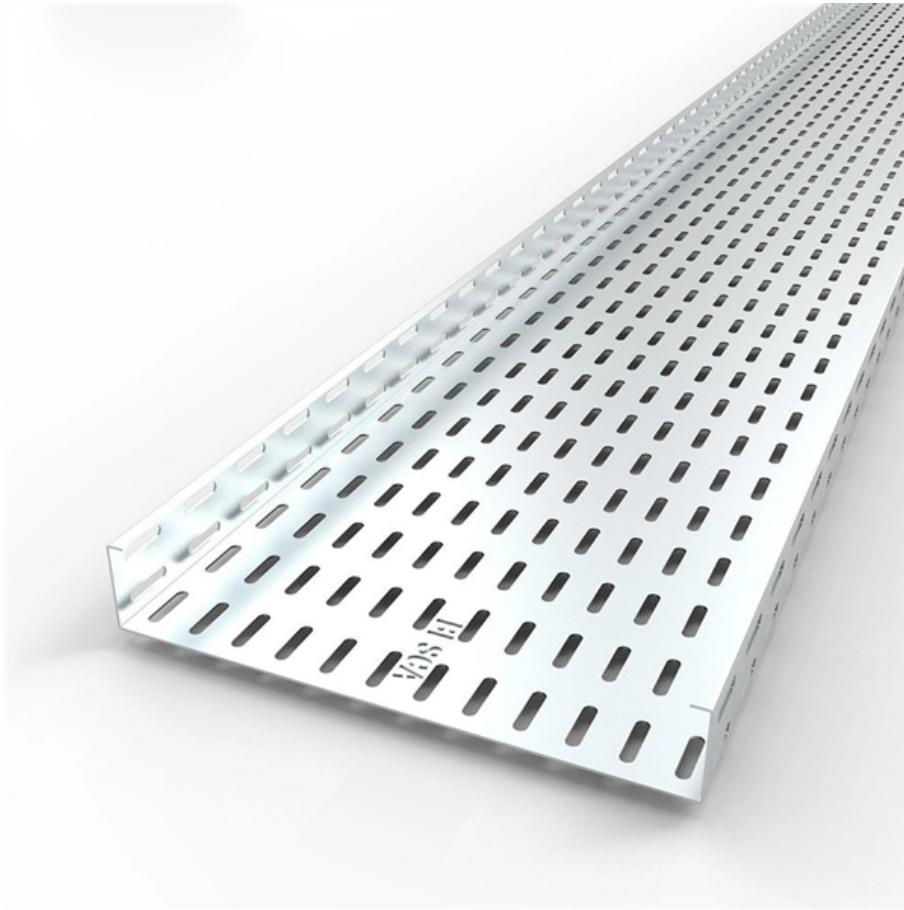

Adam Tas Corridor Energy

Honduras Single-tube Communication Tower