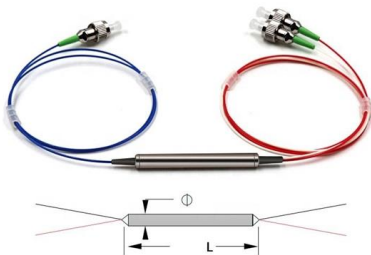

Fusible Glass Supplies

Shop our incredibly large inventory of both 90 & 96 COE Fusible Glass from your favorite Manufacturers in almost any color, style, pattern and finish.