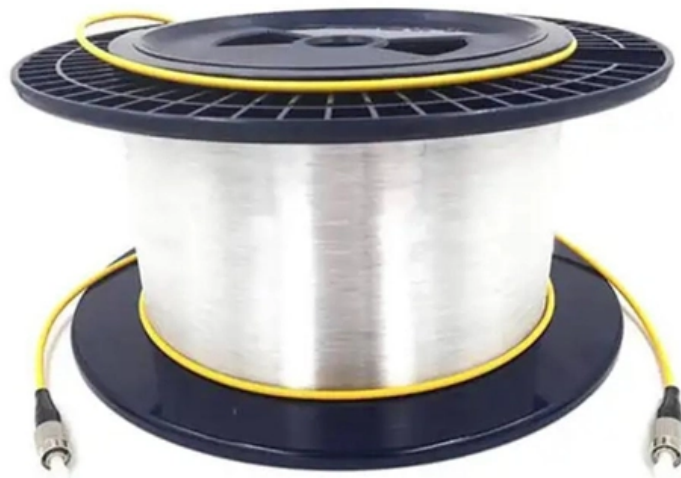

Adam Tas Corridor Energy

Honduras fused conical hot-selling model factory direct supply