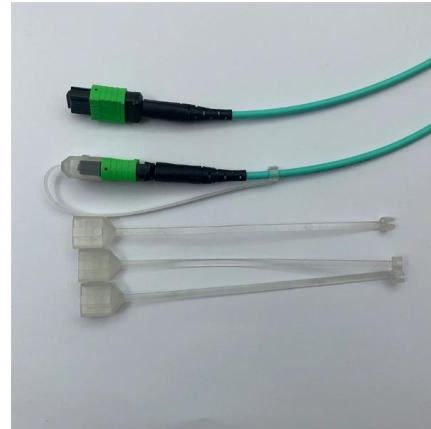

factories. To address this, I need to identify trending products on major ecommerce platforms and