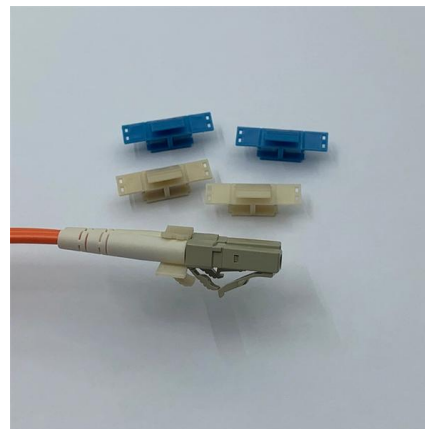

Hot-selling attractive price INTERPRETING BOOTHS supply for

1. Why your factory provide not only lighting truss, but also flight case, portable stage, pipe and drape,ect ? Actually, the reason is very simple. All our product need the similar raw material, like plywood,