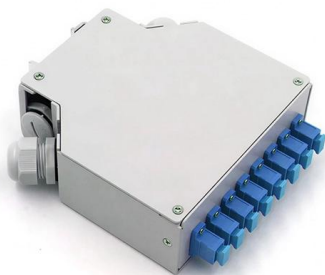

Adam Tas Corridor Energy

Horizontal Waterproof Fiber Optic Splice Box

Horizontal Waterproof Fiber Optic Splice Box

Fiber Optic Enclosures & Distribution , Splice Closure, Terminal Box

Fiber optic enclosures and distribution equipment are essential components in any fiber network infrastructure. These devices protect fiber splices, organize cable connections, and provide

Jenngao IP68 Waterproof Cable Connection Box, Horizontal for Fiber

About this item High Quality - The fiber optic connector box is not only waterproof, but also prevents vibration, shock, cable stretching, twisting, etc. It also prevents material aging caused by heat, cold,