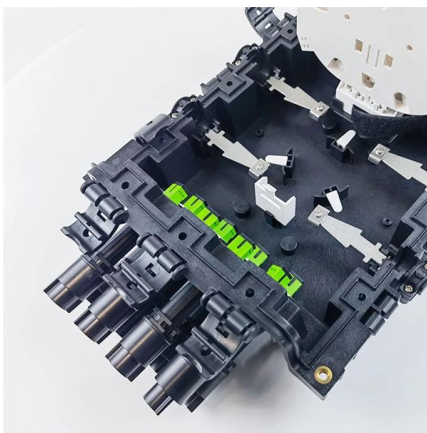

Jenngao IP68 Waterproof Cable Connection Box, Horizontal for Fiber

About this item High Quality - The fiber optic connector box is not only waterproof, but also prevents vibration, shock, cable stretching, twisting, etc. It also prevents material aging caused by heat, cold,

Fiber Splice Closures

Explore reliable optical fiber splice closures for network deployment. Our closures prioritize reliability, installability, and flexibility.

INSTALLATION METHOD

24 Cores Waterproof IP65 Fiber Optic Splice Closure with 2 In 2 Out