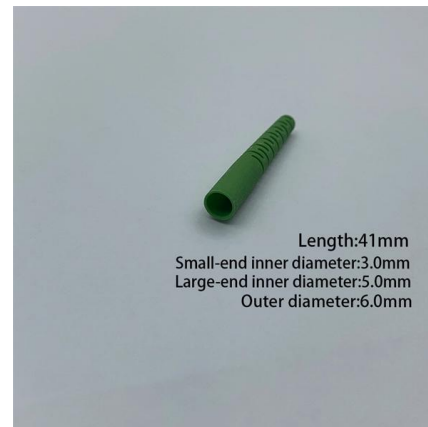

[2026 hot selling] mini optical cable splice box_ip68 waterproof_4/8/12

1688 procurement mini fiber optic splice closure, ip68 waterproof, available in 4/8/12 fiber options. ideal for fttH, low-voltage wells, home and office wiring. wholesale prices available for