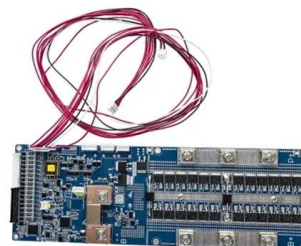

Meter Box

Shop high-quality meter boxes for safe and efficient electrical metering. Ideal for residential and commercial use, our meter boxes offer durability and reliability.