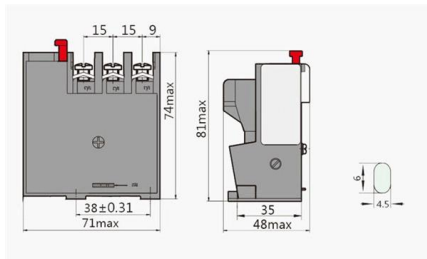

Electrical Enclosures , Electrical Cabinets , Toolstation

These include waterproof electrical boxes, weatherproof enclosures and junction boxes. Alongside our range of electrical enclosures, we also have an extensive selection of waterproof and weatherproof

Meter Boxes

Electrical Meter Box E-able - Residential Boxes - Meter Boxes An electrical meter box is an enclosure used to house