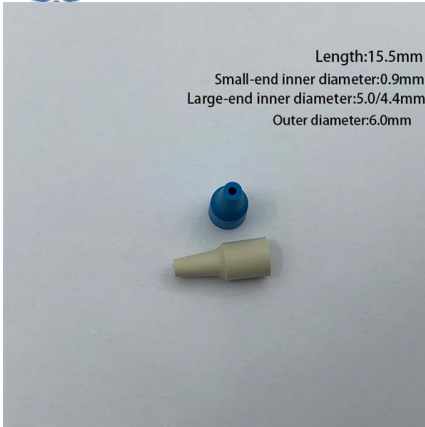

Meter Box

Shop meter boxes built for reliable protection, easy access, and secure installation. Browse durable options for residential and commercial use.

Guide to Electric Meter Boxes for Home Installations

Upgrade your home's electrical system with our guide to electric meter boxes. Ensure safety and efficiency for your power supply.

Meter Box

Shop high-quality meter boxes for safe and efficient electrical metering. Ideal for residential and commercial use, our meter boxes offer durability and reliability.