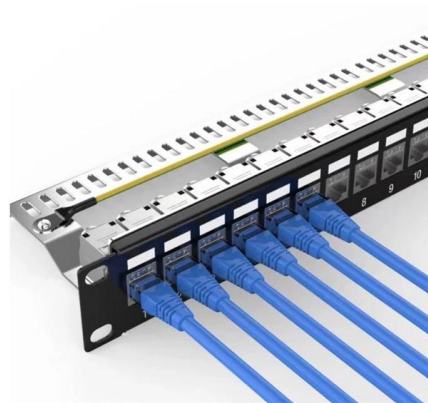

Plastic Circuit Breaker Box

The LeMotech 4 Way Plastic Circuit Breaker Box is a high-performance power distribution solution designed for both indoor and outdoor applications.

18 Way Outdoor Breaker Box IP65 ABS Plastic Din Rail