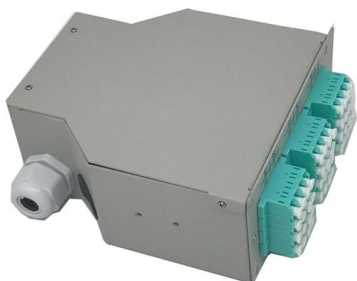

Adam Tas Corridor Energy

How big is the mesh cable tray

How big is the mesh cable tray

Wire Mesh Cable Tray

The wire mesh cable tray is a mesh cable tray made from wire steel material, welded into blisters with the mesh size of 50mm x 100mm. It is used to provide support for data cables.

Wire Mesh Cable Tray

Wire Mesh Cable Tray - Galvanized or Powder Coated Surfaces Wire mesh cable tray supplies a point-to-point pathway for cables. Made of high quality steel wire

Wire Mesh Cable Tray , Legrand

Metal Mesh Cable Management Tray For Under Desk, With Clips For

To find out about the Metal Mesh Cable Management Tray For Under Desk, With Clips For Installation, 3 Holes, Cable Organizer Tray With Desktop & Under Desk Wire Management, Adjustable, Suitable

Wire Mesh Cable Tray

Discover wire mesh cable trays with CE certification, hot-dip galvanized steel for durable cable management in industrial & data center applications.

Cable Tray , Wire Mesh, Ladder Tray and More Wire Management