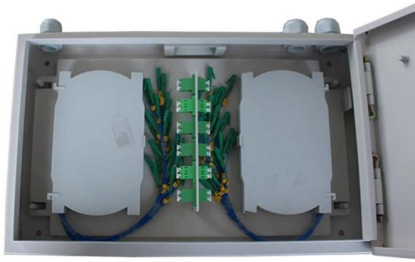

Sell Terminal Box Fire Alarm Jakarta Selatan From PT HAITEK

Looking for Terminal Box Fire Alarm Jakarta Selatan From PT HAITEK CIPTA BERLIAN. PT HAITEK CIPTA BERLIAN selling Terminal Box Fire Alarm and also Valve, Fitting Pipa, Alat Ukur, Butterfly

LED DISPLAY PANEL

CURRENT STATUS CLEARLY VISIBLE

IT CAN CLEARLY SHOW THE CURRENT STATUS AND VOLTAGE STATUS, WITH EFFICIENT OPERATION AND RAPID RESPONSE.

Terminal junction box importance? wiring essentials

A flickering light, a sudden power outage, or a malfunctioning appliance - these unsettling events often stem from underlying wiring issues. Ignoring seemingly minor electrical problems can lead to

A. B. 1. Alarm Input 1) Application

When an external Alarm event happens, such as fire, area intrusion, the device is supposed to trigger a related execution (such as warning sound, pushing email, alarm notification, etc).