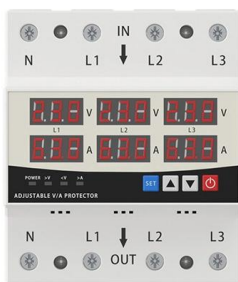

Manual fire alarm activation

In its simplest form, the user activates the alarm by pulling the handle down, which completes a circuit and locks the handle in the activated position, sending an

Fire alarm call box explained

LED DISPLAY PANEL

CURRENT STATUS CLEARLY VISIBLE

IT CAN CLEARLY SHOW THE CURRENT STATUS AND VOLTAGE STATUS, WITH EFFICIENT OPERATION AND RAPID RESPONSE.

Terminal junction box importance? wiring essentials