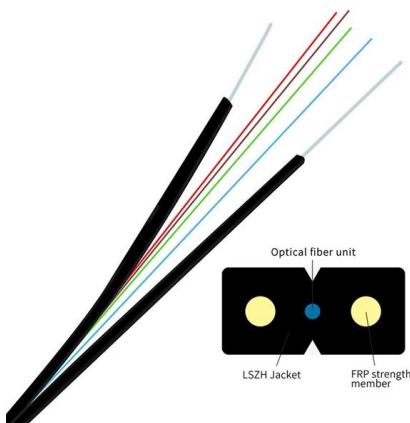

What is a Core Switch , Functions and Difference over Normal Switch

What is a core switch and how it works? This article builds the basics of this kind of switch for the ones who don't know anything about it. What is a Core Switch? It is a powerful