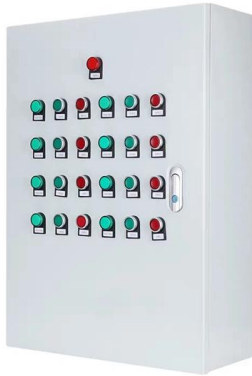

How many households can a fiber optic distribution box accommodate

---