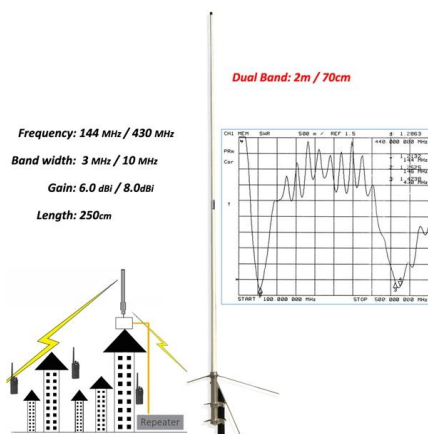

Business Standard

Hier sollte eine Beschreibung angezeigt werden, diese Seite lässt dies jedoch nicht zu.

Power Adapter Bangladesh - Plugs, Sockets & Converters

Knowing what the power sockets are like and if we'll need a plug adapter for Bangladesh is key.