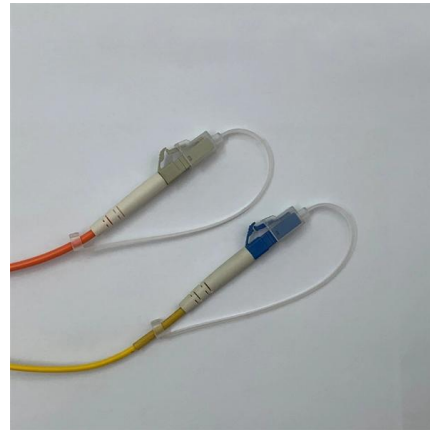

Portable Industrial Socket Box Outdoors Waterproof Distribution Box

SKU: FARNIK1806230VAC
Categories: Best Selling Products, Industrial Extension 220V/240VAC, Industrial Extension Box, Industrial Plug & Socket
Tags: 220VAC Industrial Extension Socket Box

Distribution Box Item Provider in Bangladesh , Hadid Global

Our robust distribution boxes are engineered to provide efficient and reliable power management for a wide range of applications. Designed with high-quality materials and advanced safety features, these

Bangladesh Electricity Distribution Code , PDF

This document provides the Electricity Distribution Code for Bangladesh. It outlines the objectives, requirements, and various chapters of the

Distribution Box 18X12X6 Panel Box Sdb Box Db box

18inches x 12inches x 6inches 18g We offer high quality distribution board (SDB) to customers, which divides electrical mains feed into various circuits and provide a