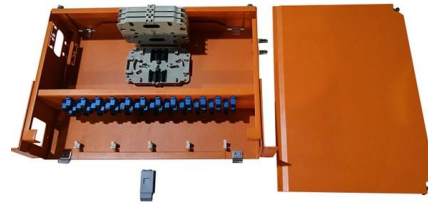

XGN66-12 fixed closed switchgear (hereinafter referred to as switchgear) is our company's new generation of high-voltage electrical complete sets of products, in

Cabinet & floor standing PDU solutions

Beyond the capabilities of a power strip, a rack PDU offers a range of intelligent features to help control the power distributed to IT devices. Rack PDUs are used in 120V, 200-240V and other environments

Choosing the Right Power distribution Cabinet for LED

Learn how to select the right power distribution cabinet and cables for your LED display, ensuring safety, efficiency, and optimal performance for

Vertic PDU for High Power 115kw 3phase 160A 415V/240V 24ports

PDU (Power Distribution Unit) is a critical component in equipment cabinets, designed to

deliver efficient and reliable power distribution. It provides versatile input, output, and modular configurations to meet

The Power Distribution Cabinet is a versatile solution designed to efficiently distribute electrical power within various settings. This cabinet integrates components such as circuit breakers, transformers,