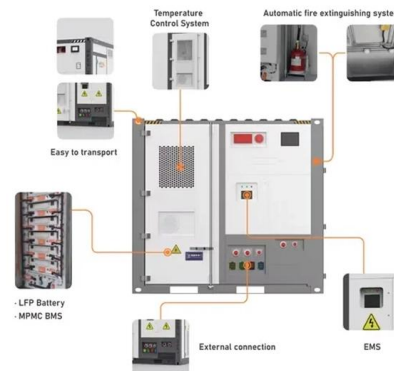

What's Your Data Center Energy Cost? [Free Calculator]

Try the calculator yourself using your own data center's details and find out exactly how much your total and per-rack energy costs are, how much