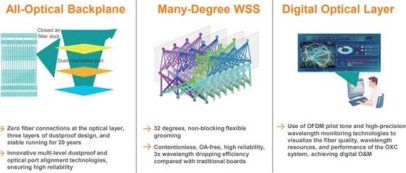

Metered, Monitored, Switched, Smart: Comparing Types

Here are the types of smart PDUs, based on their level of capability (and cost). Metered PDU
Metered power distribution units have a built-in current