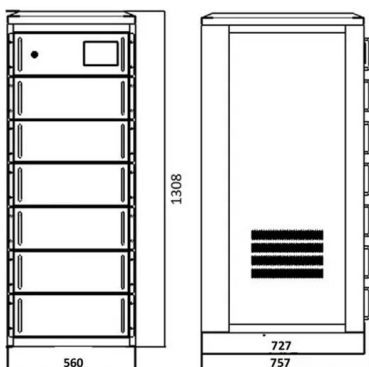

AshwinD24's gists · GitHub

GitHub Gist: star and fork AshwinD24's gists by creating an account on GitHub.