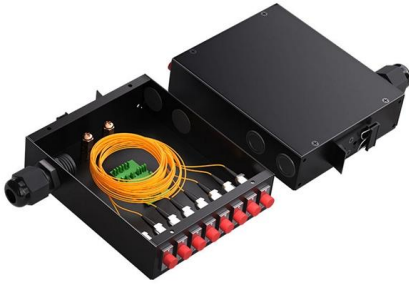

SmartAX MA5680T

High split ratio is supported. The 8-port GPON access board supports a split ratio of 1:128, which increases the capacity and saves the optical fiber resources. High density is supported. The

Dell Precision 5680 Owner's Manual

Views of Dell Precision 5680 Right Left Front Top Bottom Service Tag Battery-status light