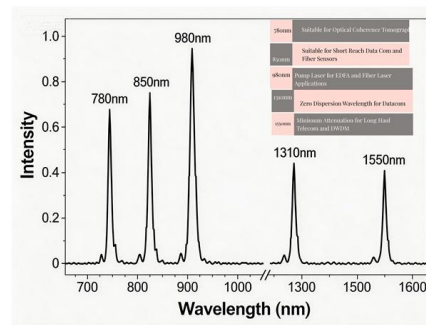

Dell Precision 5680 review: This beefy workstation is

The Dell Precision 5680 is a svelte 16-inch workstation that looks great with its optional 4K OLED touchscreen. However, the performance of this