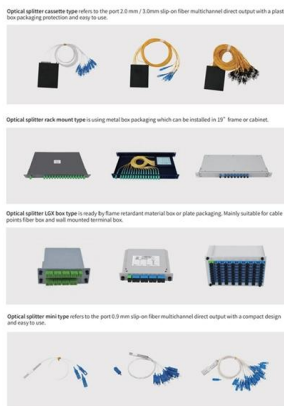

Optimal server rack spacing guidelines

Standard recommendations suggest a minimum of 48 inches (about 122 cm) for cold aisles and 36 inches (about 91 cm) for hot aisles, though measurements can vary based on cooling