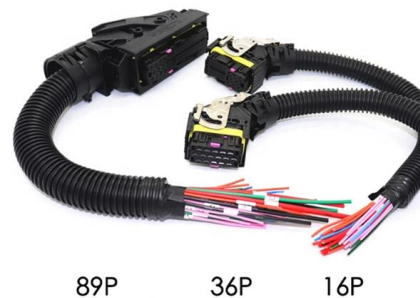

A wireless access point extends the router's Wi-Fi coverage, creating additional wireless access in a specific area. Does a wireless access point have

Fixed IP Address (or sometimes called Reserve IP

I have a Sky Max Hub which has very restricted configuration settings. How do I fix an IP address, or what is sometimes referred to as reserving