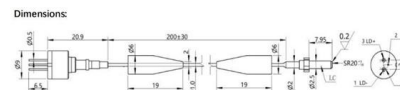

MICRO DATA CENTER SOLUTIONS

Consider a micro data center solution as one component of your overall data center strategy, which may include enterprise and multi-tenant data center solutions depending on your needs.