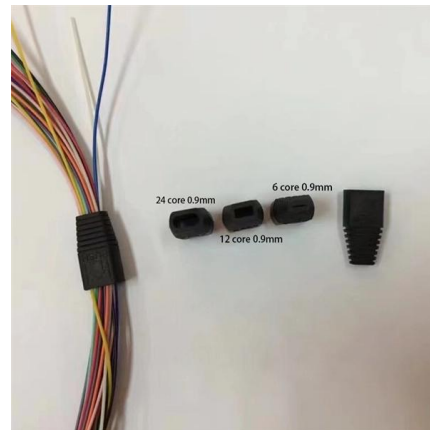

Congo : Power Infrastructure for Rapid Industrial Growth

Modular switchgear systems deployed for Congo's rapid industrial growth, enabling fast, reliable power distribution and scalable electrical infrastructure.

Correct connection method and function of industrial switch

In the IIoT environment, industrial switches are the core devices for network communication, and their correct connection and configuration are crucial to ensuring efficient, stable, and secure operation of