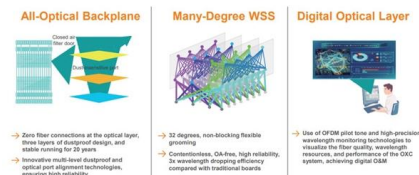

Electrical Switchboard Height in India - Standard

This guide explains the standard height for electrical switches and sockets in India, along with room-wise recommendations, safety guidelines, and