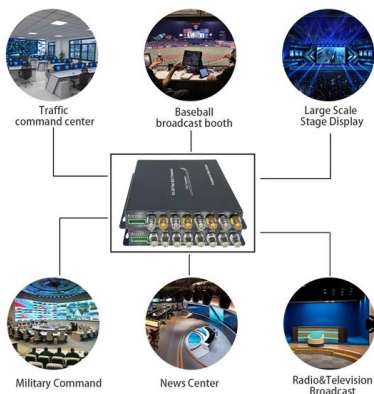

Step-by-Step Guide to Install MCB Distribution Box

Learn how to safely install an MCB distribution box with this comprehensive guide. Step-by-step instructions to ensure correct installation.