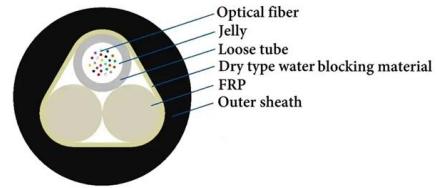

your internet experience. By following these steps and taking care to handle the fiber cable properly, you'll