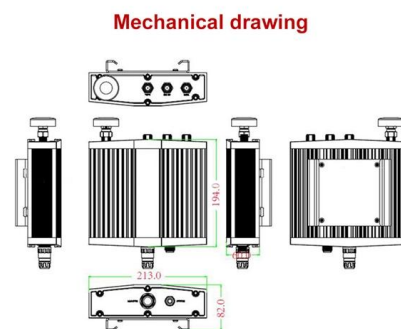

A Visual Guide to Cable TV House Wiring

The components of a cable TV house wiring diagram include the main cable line coming into the house, splitters, coaxial cables running to various rooms, wall

Connect Cable Box To TV: Easy Step-by-Step Guide -