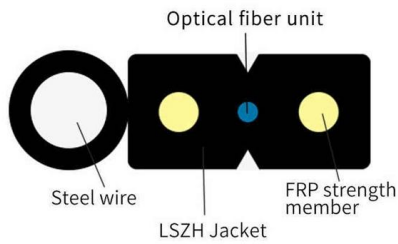

How To Connect Your TV To a Cable Box

You can connect your TV to a cable box using one of three different inputs: a High-Definition Multimedia Interface (HDMI)

How to Connect Your Cable Box to Your Receiver and TV: A Step-by

If you have a cable box, receiver, and TV, connecting them together can seem overwhelming. However, with a step-by-step guide, this process can be made much simpler. In this

How to Install an Electrical Junction Box

If your house has visible wiring splices or if you need to add a new splice to extend a circuit, follow these simple steps to