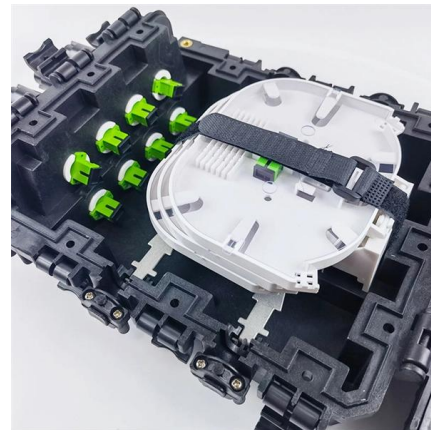

How to Install Fiber Optic Connectors? Types, Tools

Step-by-step instructions on how to install fiber optic connectors like LC, SC, and ST. Includes tool recommendations, epoxy and polish method, and