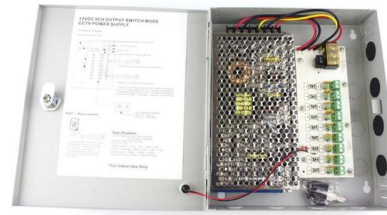

right fiber for your application

Everything You Need to Know About Fiber Optic SC

Discover everything about SC fiber optic connectors, essential for linking multimode and singlemode fiber optic cables in telecom and data