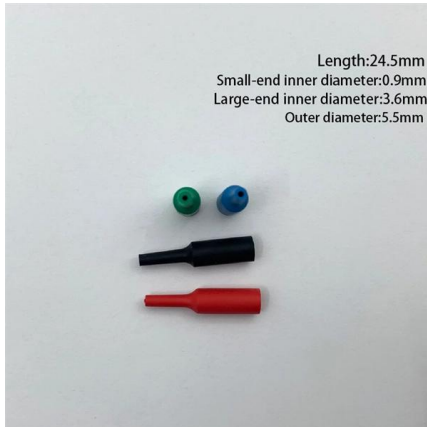

How to connect a fiber optic SC connector