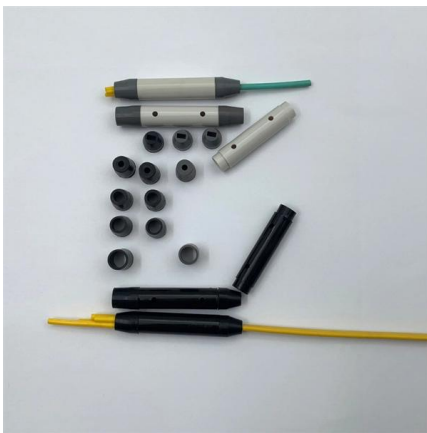

Cable Tray Installation

Learn everything about cable tray installation with our complete guide. Discover types, steps, and safety tips for efficient electrical cable management.

5 Steps to Learn How to Install Cable Trays

Installing a cable tray system requires careful planning to ensure it can support the weight of the cables and adheres to electrical safety codes.

CABLE TRAYS GENERAL INFORMATION AND

General information of K?raç Metal Cable Trays and installation guide are arranged in accordance with IEC 61537 standards and this document has been prepared for