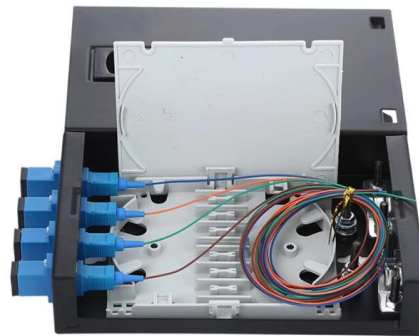

Mastering Cable Tray Installation , Step-by-Step Guide for a Seamless

Mastering cable tray installation is crucial for creating a safe, organised, and efficient cable management system. By following this step-by-step guide, you can ensure a seamless setup that

Contact Us

For datasheets, pricing, or custom telecom energy solutions, please visit:
<https://koskolong.co.za>