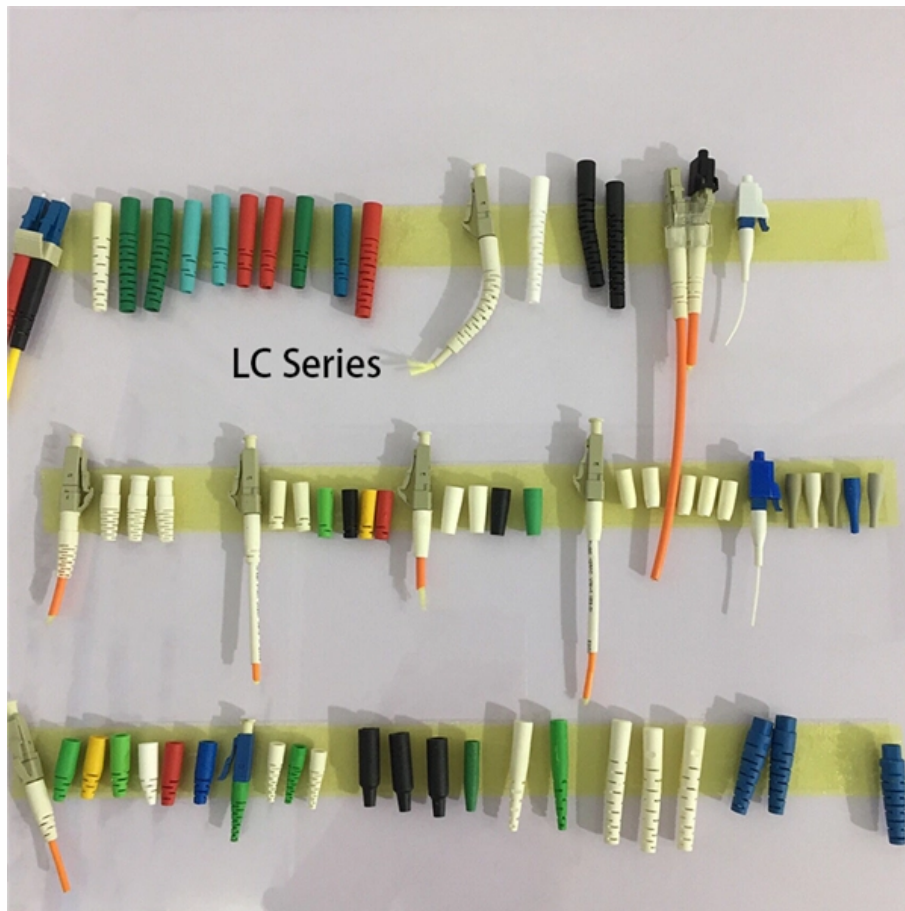

Adam Tas Corridor Energy

How to connect cable trays and iron pipes

How to connect cable trays and iron pipes

Cable Tray Technical Guide A practical guide to product selection and

Cable Tray Technical Guide A practical guide to product selection and installation This guide for engineers and installers has been developed by ABB as a practical reference regarding cable tray

Cable Laying: Everything You Must Know

After determining the routing of the cabling, a structured cabling project initially needs to consider the laying of cable trays, which can be made of metal, conduit, or

DIY Installation: Mastering Light Duty Cable Tray Setup

Explore our comprehensive DIY guide to master the installation of light-duty cable trays. From

planning to cable organization, follow step-by-step instructions for a tidy and efficient cable

A cable tray is a rigid cover--usually in the form of an open or closed channel--designed for guiding and protecting electrical, signal, telecommunication cables, or installation pipes. It can be

"How to Easily Connect Two Iron Pipes Without Hassle , Quick DIY