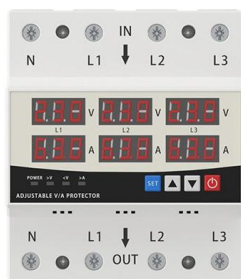

LED DISPLAY PANEL

CURRENT STATUS CLEARLY VISIBLE

IT CAN CLEARLY SHOW THE CURRENT STATUS AND VOLTAGE STATUS,
WITH EFFICIENT OPERATION AND RAPID RESPONSE.

Fiber Patch Panels: A Beginner's Guide

A bulk (multi-strand) fiber cable enters the patch panel and then each fiber strand is separated into individual strands or pairs of strands. These individual strands will then connect to electronic devices

Contact Us

For datasheets, pricing, or custom telecom energy solutions, please visit:
<https://koskolong.co.za>