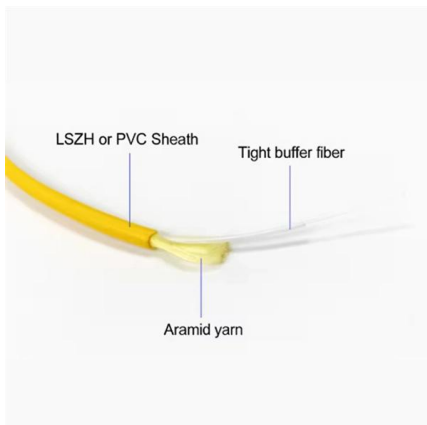

Structured Cabling Solutions

ICC is a structured cabling solutions manufacturer of copper & fiber optic connectivity products for commercial & residential applications.