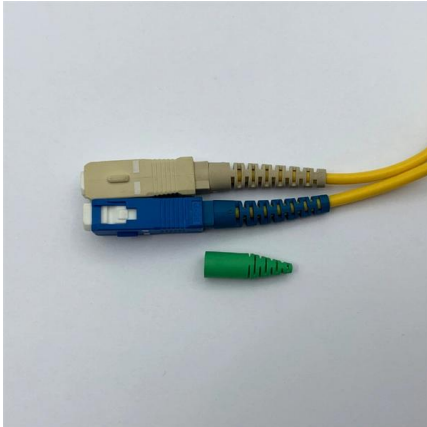

Adam Tas Corridor Energy

How to connect the fiber optic box connector

How to connect the fiber optic box connector

One Invisible Connection 49' Fiber-Optic Cable

Do away with messy tangled wires with this Samsung One Invisible Connection. The Connect Box allows you to connect your Samsung Q90R TV to multiple devices via a single 49-foot transparent

SC/APC 1 Port FTTH Fiber Wall Outlet, Surface Mount

The 120*90*25mm 1 port FTTH fiber wall outlet is a subscriber's fiber termination box that designed for the connection between indoor/drop cable and ONT.

32 Port Fiber Distribution Box, 72 Cores Splicing -

The 32 port fiber splitter distribution box comes in three internal structure options, they all can achieve direct and branch connection of optical cable.