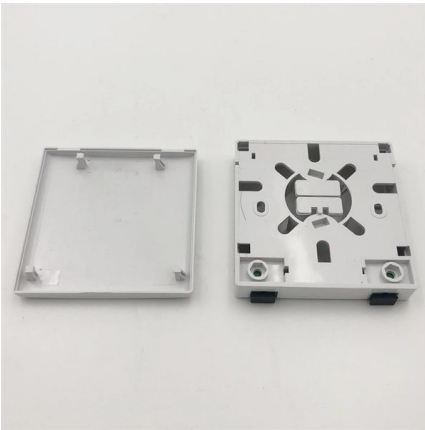

How to Connect a Fiber Optic Cable to a Router

Connect fiber internet correctly. Learn the essential hardware bridge and sequential steps needed to link the optical line to your router.

What is Ethernet: networking guide with speeds and

What Is Ethernet? Ethernet is a networking technology that includes the protocol, port, cable, and computer chip needed to plug a desktop or laptop

2 Port Wall Mount Fiber Termination Box For 1x2 Mini

Description The 2 port fiber termination box is a wall mount NID designed to realize the connection between optical cable and pigtail or mini splitter FTTH, FTTB

How to Connect Fiber Optic Cable to Connector

This guide, provided by Fibconet, delves into the structure and working principle of fiber optic connectors and outlines the critical steps for